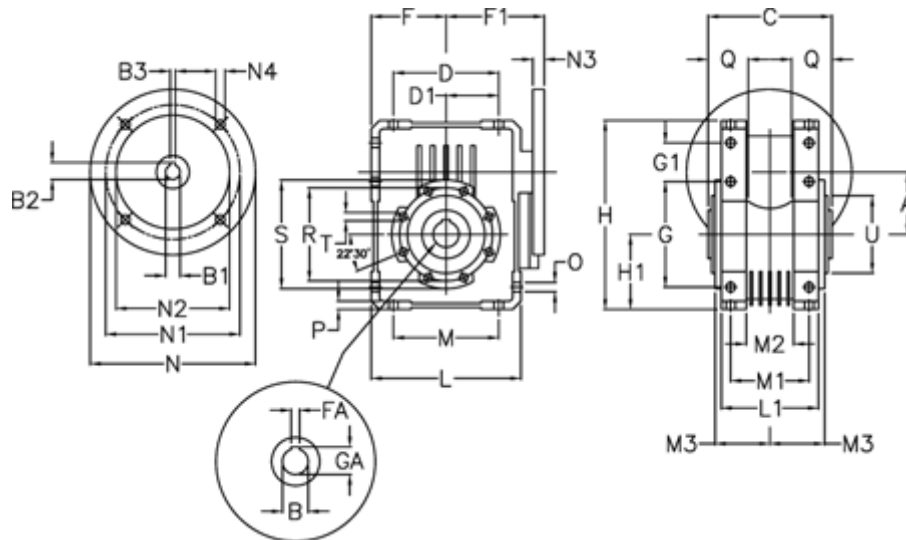

Article number: 392211003074136

Description: Worm Gear with Torque Limiter
W110 L2-U-30-P100 B14

Measures

A = 110.1	F = 125	L = 250	N2 = 110	T = M12x19
B = 42	F1 = 151	L1 = 143	N3 = 13	U = 130
B1 E7 = 28	FA = 12	M = 184	N4 = 13	
B2 = 31.3	G = 184	M1 = 115	O = 14	
B3 H9 = 8	G1 = 58	M2 = 69	P = 14	
C = 155	GA = 45.3	M3 = 73	Q = 45	
D = 174	H = 308	N = 160	R = 165	
D1 = 82	H1 = 125	N1 = 130	S = 200	